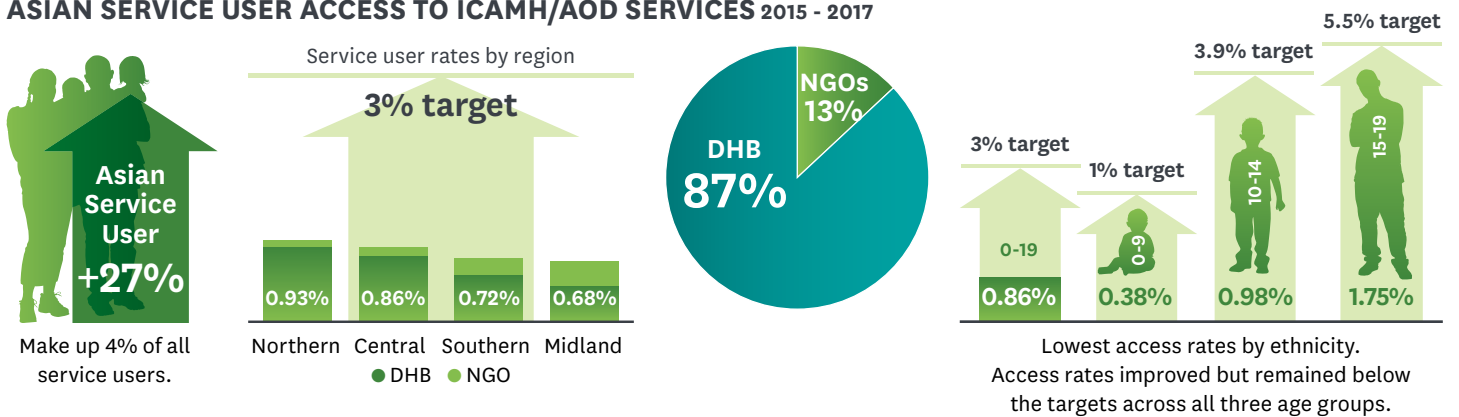

The Stocktake 2018

ASIAN SUMMARY

ASIAN INFANT, CHILD AND ADOLESCENT (0-19 YEARS) POPULATION From 2018-2028:

ASIAN SERVICE USER ACCESS TO ICAMH/AOD SERVICES 2015 - 2017

ASIAN ICAMH/AOD WORKFORCE ● 2016 ● 2018:

As at June 2018:

For the full Stocktake report, visit www.werryworkforce.org