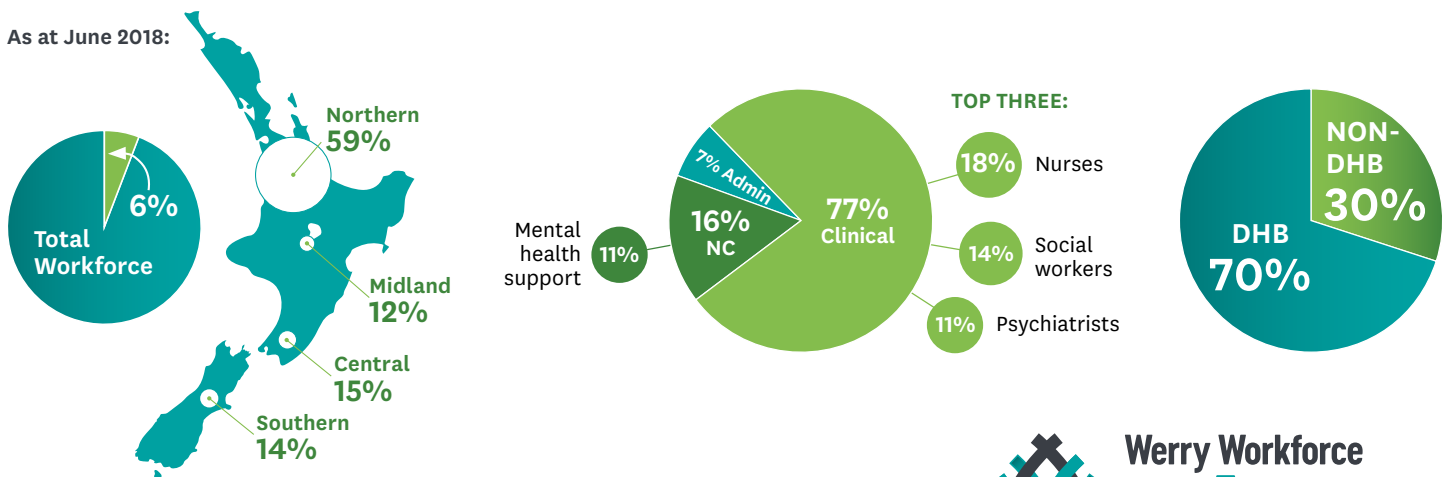

The Stocktake 2018

ASIAN SUMMARY

ASIAN INFANT, CHILD AND ADOLESCENT (0-19 YEARS) POPULATION From 2018-2028:

ASIAN SERVICE USER ACCESS TO ICAMH/AOD SERVICES 2015 - 2017

ASIAN ICAMH/AOD WORKFORCE ● 2016 ● 2018:

As at June 2018:

For the full Stocktake report, visit www.werryworkforce.org